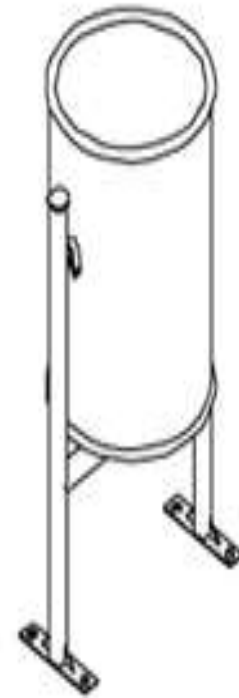

Architectural Design  
Lect. Harish Gupta  
Department of Architecture  
Govt. Polytechnic Panchkula

Lecture  
Street Furniture

**Street lights**

**With Cedar Top and Seats**

**Front Elevation**

**With Concrete Top and Seats**

**Front Elevation**

**Plan**

**Plan**

**Side Elevation**

**Side Elevation**

**Garden seats**

**Waste bin**

1000

Plan

Side elevation

Section from front and side

**Telephone booth**

**Reference image for telephone booth**